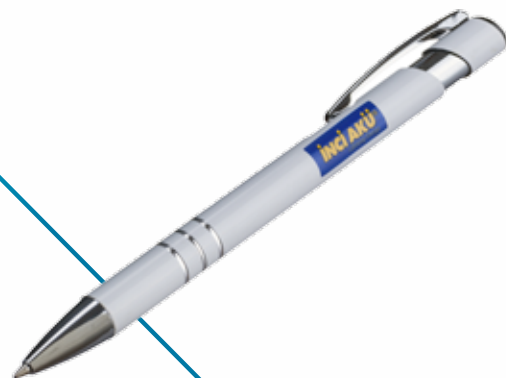

CUBE NOTE PAPER

product materia: paper
package size: 30 x 60 x 30 cm
minimum order quantity: 50
product code: 6500084

$1

PEN

product materia: metal
package size: 10 x 15 x 8 cm
minimum order quantity: 50
product code: 6500358

$1